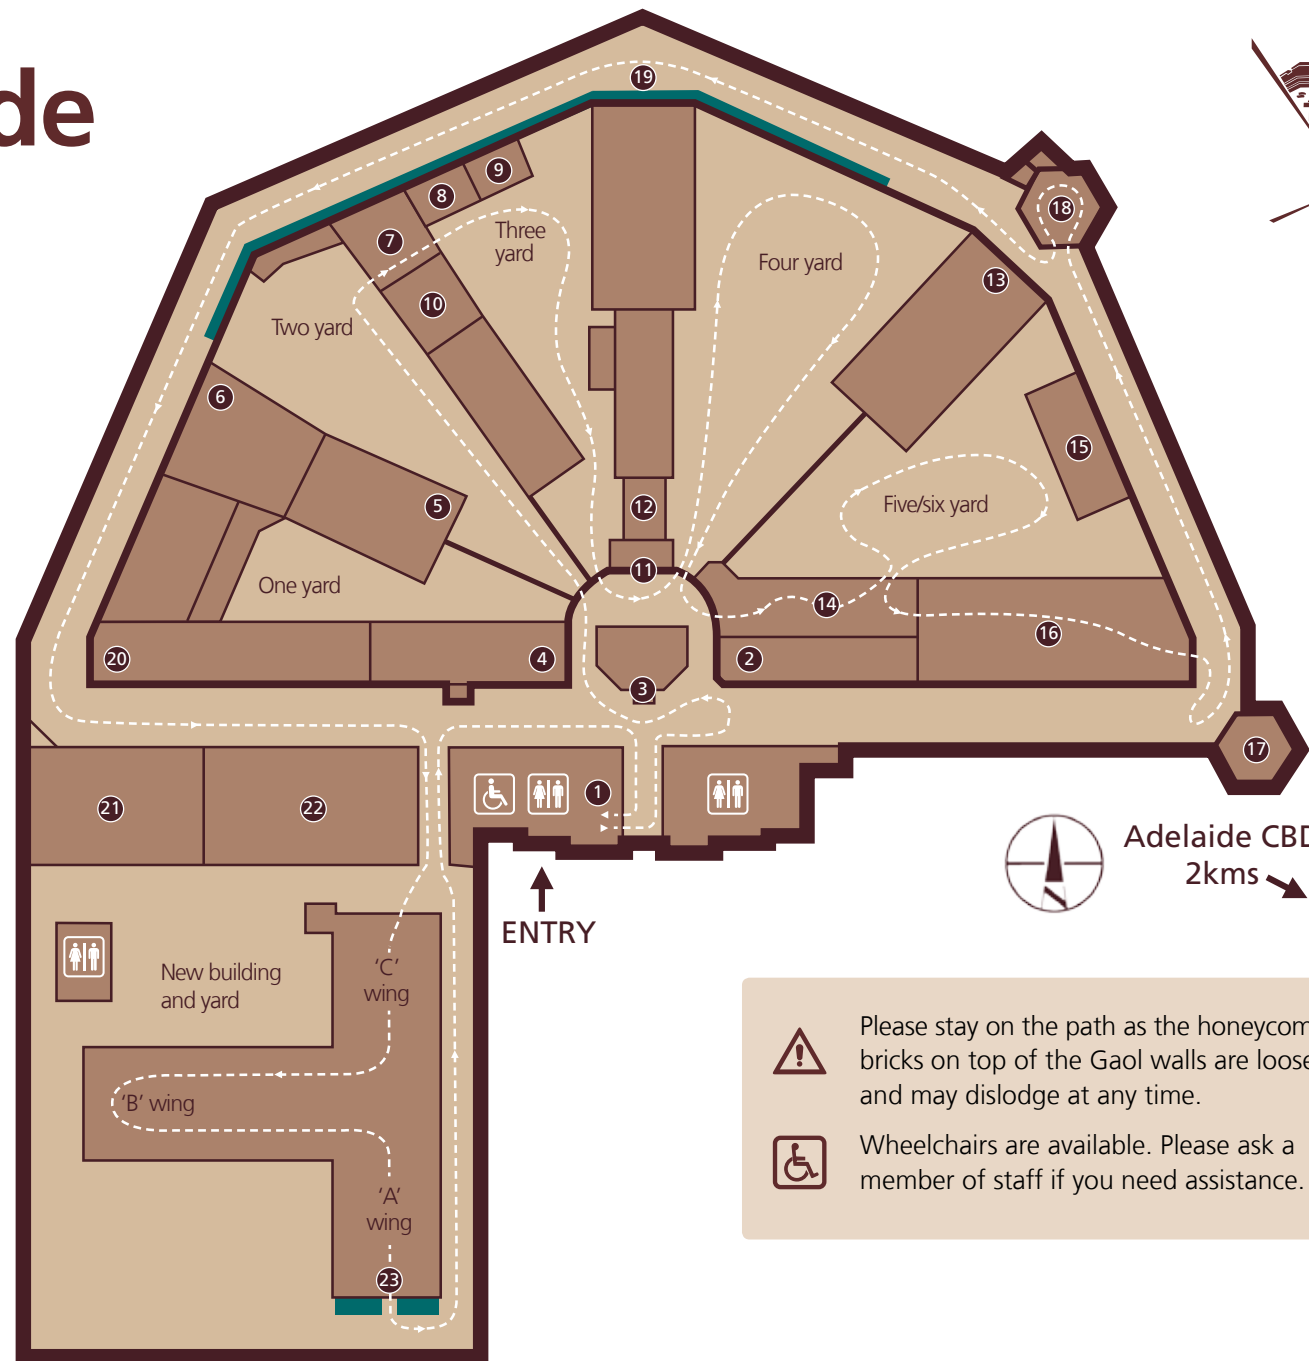

Visitor guide

- 1 Entrance and shop
 - 2 Original 1841 Cell block
 - 3 Circle and visitor centre
 - 4 Surgery
 - 5 Elizabeth Woolcock's cell
 - 6 Archaeological excavations
 - 7 Activity room
 - 8 Library site
 - 9 Women's kitchen and classroom
 - 10 Induction centre
 - 11 Observation tower
 - 12 Canteen
 - 13 Condemed cells
 - 14 'Time inside' museum
 - 15 Toilet and shower block
 - 16 Remand cells
 - 17 Watch tower
 - 18 Hanging tower 1953 - 1964
 - 19 Elizabeth Woolcock's grave
 - 20 Laundry
 - 21 Bakehouse
 - 22 Kitchen
 - 23 Site of gallows 1894 - 1950
- Toilets
 - Disabled toilets
 - Graves

Turn over for Key to the graves

Please stay on the path as the honeycomb bricks on top of the Gaol walls are loose and may dislodge at any time.

Wheelchairs are available. Please ask a member of staff if you need assistance.

ex: 24 April 1919 in 'A Wing' New Building.
Murdered a man to steal his car [Crystal Brook].

20 Carlos Augustus Bonello:

ex: 5 May 1910 in 'A Wing' New Building.
Murdered a 12-year-old girl [near Tanunda].

19 Hadji Kahn:

ex: 5 April 1910 in 'A Wing' New Building.
Killed a man he believed was his wife's lover [Maree].

18 John Robins:

ex: 16 March 1910 in 'A Wing' New Building.
Cut the throat of his stepson's father [Adelaide].